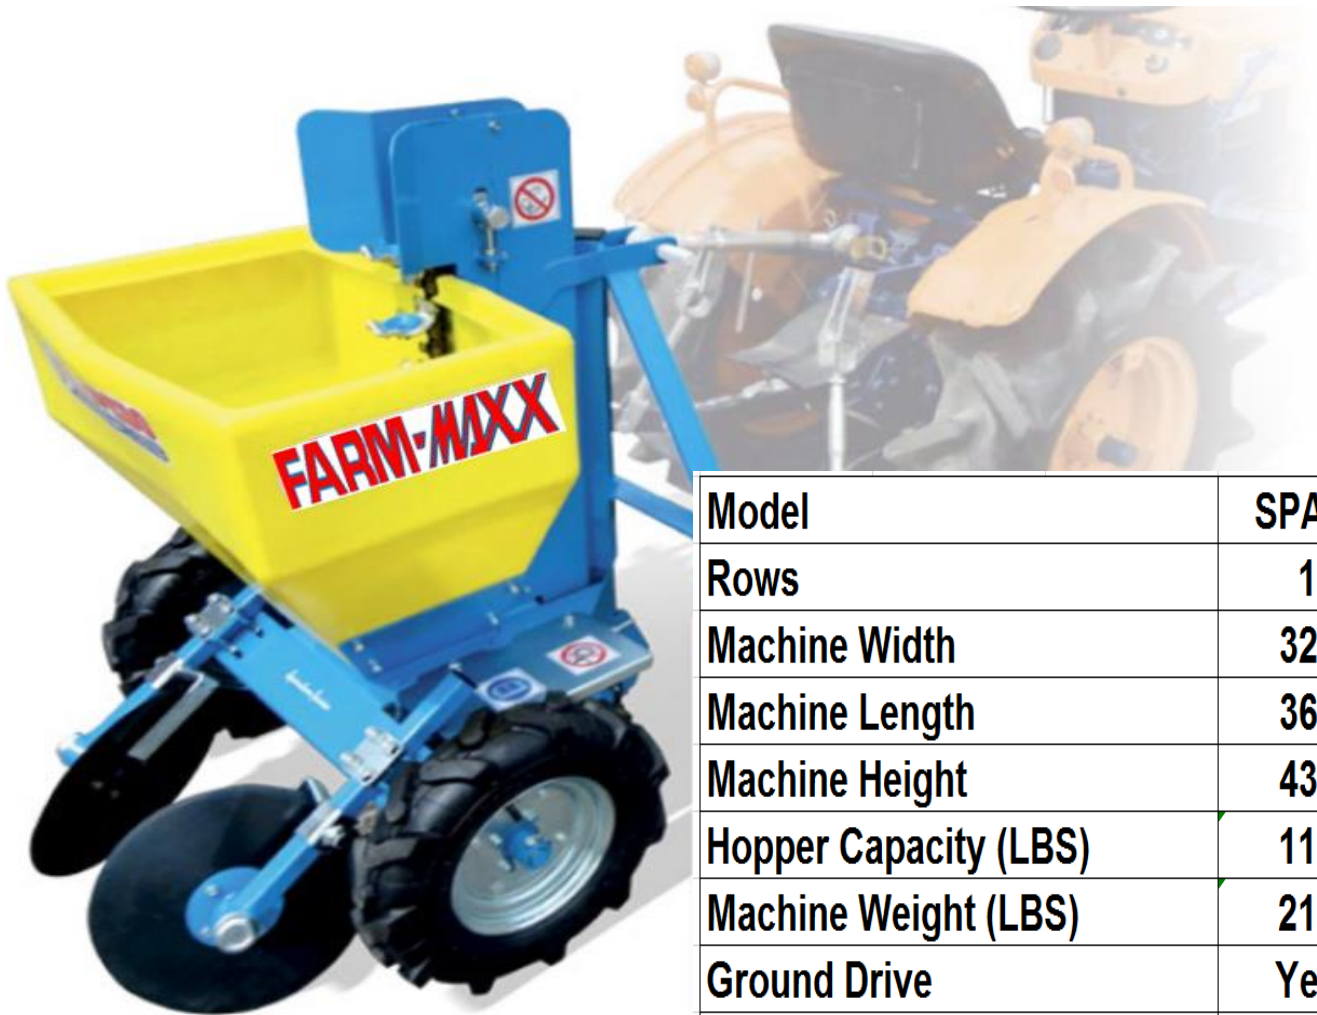

# FARM-MAXX

## Model SPA-T "Baby" Single Row Potato Planter

<b>Model</b>	<b>SPA-T</b>
<b>Rows</b>	<b>1</b>
<b>Machine Width</b>	<b>32"</b>
<b>Machine Length</b>	<b>36"</b>
<b>Machine Height</b>	<b>43"</b>
<b>Hopper Capacity (LBS)</b>	<b>110</b>
<b>Machine Weight (LBS)</b>	<b>210</b>
<b>Ground Drive</b>	<b>Yes</b>
<b>Horsepower Requirement</b>	<b>15</b>
<b>Seeding Distance Settings</b> <b>10" - 12" - 14" - 16"</b>	